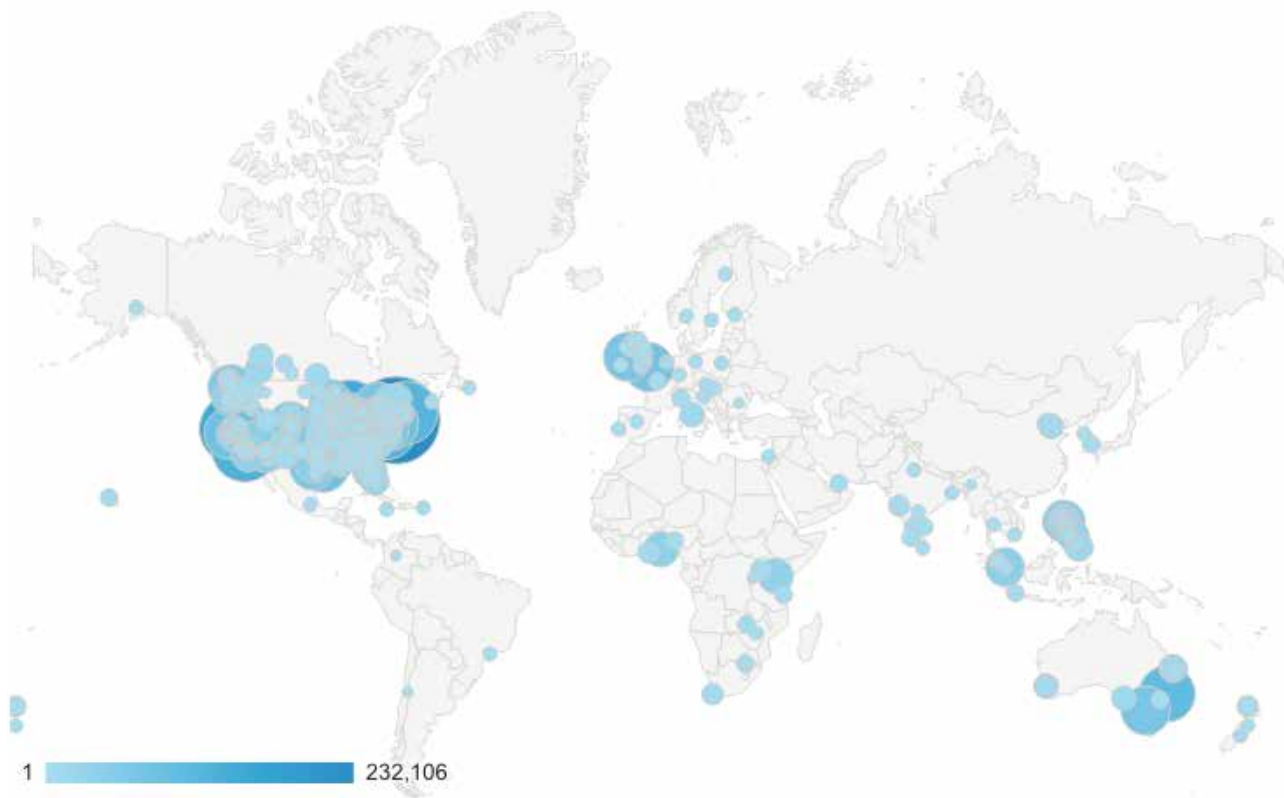

Note: Along with many news sites, NCR experienced a dip in website traffic in 2021. The bigger numbers for 2020 were driven, in our case, not only by COVID-19 but by an unusually news-heavy January 2020 that included the Capitol insurrection and the inauguration of the nation's second Catholic president.

NCR READERSHIP IN 2021, BY CITY

10.2 MILLION

WEBSITE USERS

12 million in 2020
6.6M in 2019

244

COUNTRIES

239 Countries in 2020
237 Countries in 2019

17.9 MILLION